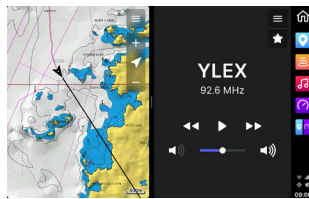

ANTITHEFT BOAT ALARM

Keep your boat safe on the water, and in the docks. Be alerted on your phone when your boat is in danger.

MAKING NAVIGATION EASIER FOR ALL

- ✓ **All-in-one.** Navigation, entertainment, boat controls and more.
- ✓ **Branded for manufacturers.** Q Displays and Q mobile app are uniquely personalized for each boat manufacturers own brand.
- ✓ **Built-in.** Factory installed and fully integrated to boat's own system.
- ✓ **Trusted Nordic design.** All of the Q Experience products are designed, tested and manufactured in harsh Nordic conditions.

CONTROL YOUR WHOLE BOAT WITH JUST ONE SCREEN

TECHNICALLY STRONG

- More processing power
- Dedicated graphics processor
- Fast and accurate GPS with rapid updates
- 4G modem for constant and fast connection
- 2 built-in ethernet ports
- Navionics+ or Platinum+ charts compatible
- Music via built in audio amplifier
- New NMEA digital switch