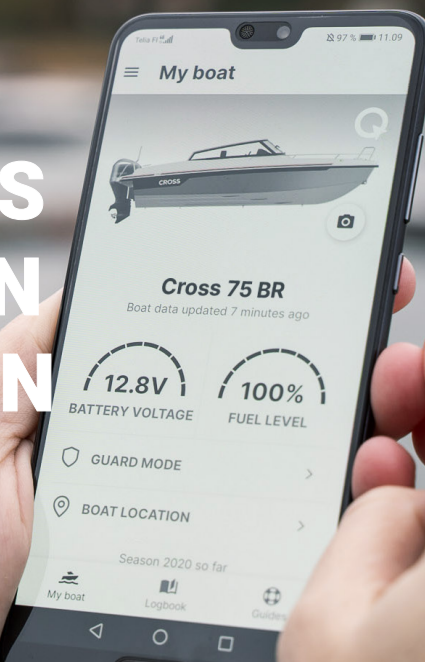

THE EXPERIENCE

NAVIGATION IN A SMARTER WAY

Introducing the Q Display 2 Series.

The 2nd generation of The Q Experience. Control your whole boat with one screen. Making navigation easier and smarter for all.

Q DISPLAY 2 SERIES - THE NEXT STEP IN SMART NAVIGATION

A COMPREHENSIVE INFOTAINMENT SYSTEM FOR YOUR BOAT

THREE DISPLAY SIZES

The Q Display 2 Series product family includes three plotter sizes: 210, 216, & 210D.

ENHANCED Q MOBILE APP

All the boating info in your pocket 24/7. Including boat guard and remote heating.

CUSTOMIZABLE VIEWS

All the Q Display 2 Series plotters are customizable to your liking with split views and adjustable viewpoints.