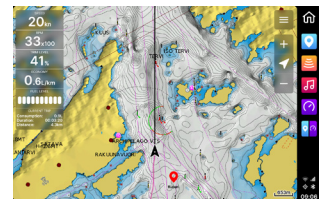

CONTROL YOUR WHOLE BOAT WITH JUST ONE SCREEN