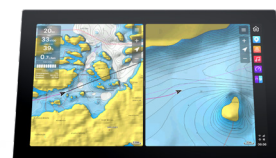

THE EXPERIENCE

NAVIGATION IN A SMARTER WAY

Introducing the Q Display 2 Series.

The 2nd generation of The Q Experience. Control your whole boat with one screen. Making navigation easier and smarter for all.

Q DISPLAY 2 SERIES - THE NEXT STEP IN SMART NAVIGATION

A COMPREHENSIVE INFOTAINMENT SYSTEM FOR YOUR BOAT

THREE DISPLAY SIZES

The Q Display 2 Series product family includes three plotter sizes: 210, 216, & 210D.

ENHANCED Q MOBILE APP

All the boating info in your pocket 24/7. Including boat guard and remote heating.

CUSTOMIZABLE VIEWS

All the Q Display 2 Series plotters are customizable to your liking with split views and adjustable viewpoints.

CONTROL YOUR WHOLE BOAT WITH JUST ONE SCREEN

TECHNICALLY STRONG

- More processing power
- Dedicated graphics processor
- Fast and accurate GPS with rapid updates
- 4G modem for constant and fast connection
- 2 built-in ethernet ports
- Navionics+ or Platinum+ charts compatible
- Music via built in audio amplifier
- New NMEA digital switch